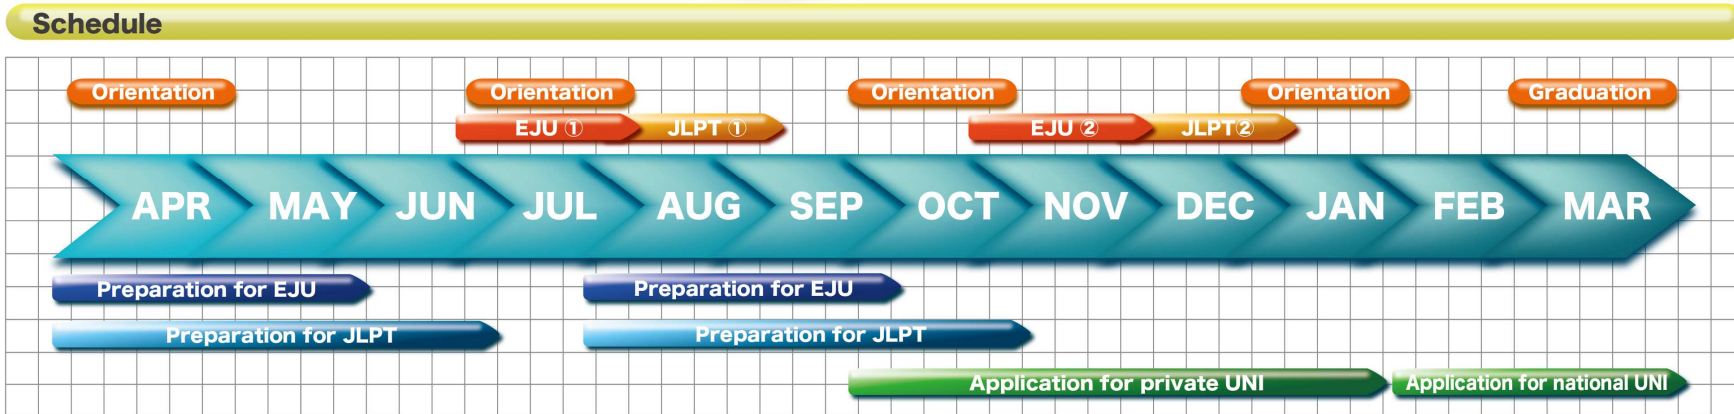

Elementary I・II	Intermediate I・II・III	Advanced I・II
JLPT N5	JLPT N4-3	JLPT N2-1
<p>Basic Japanese for the beginners</p> <ul style="list-style-type: none"> You will acquire basic skills of speaking, listening, reading and writing. You will learn selected 400kanji's after mastering 'hiragana' and 'katakana'. You will acquire communicative Japanese to get used to life in Japan. You will have homework daily. 	<p>Acquiring standard and practical level of native Japanese</p> <ul style="list-style-type: none"> You will be able to speak out your own opinion. You will be able to read long essays fast. You will be able to write short essays. Level of grammar and vocabulary is Japanese Language Proficiency Test N3, N4. 	<p>Acquiring academic Japanese to manage university entrance exams</p> <ul style="list-style-type: none"> You will learn academic Japanese to keep up with lectures of universities using textbooks with global views, newspapers, magazines, and TV. A goal in this level is passing Japanese Language Proficiency Test N1,N2. All students who would like to have higher education can have an individual guidance.

For EJU

We have a programme for Examination for Japanese University Admission for International Students which will be taken in June and November. This programme will be held in lessons for upper intermediate and advanced classes.

For JLPT

This programme aim is passing Japanese Language Proficiency Test . JLPT will be held in July and December.

Elementary

学生

Upper Intermediate

Advanced

Event

Tokyo Nichigo Gakuin