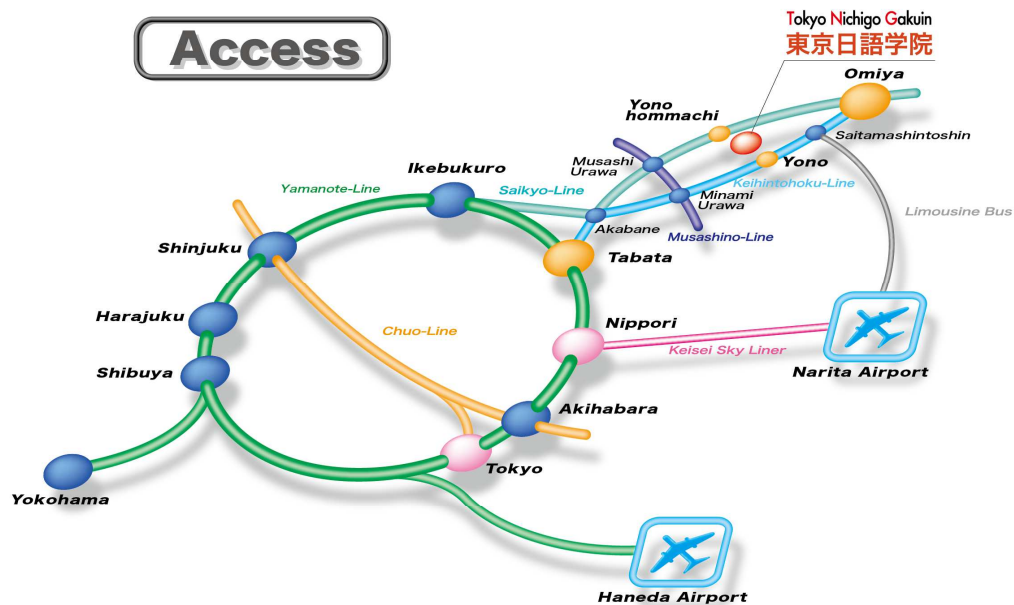

Hikawa Shrine

Iwatsuki dolls

Saitama Super Arena

Saitama-Shintoshin Station

Saitama New Urban Center

**I
D
R
E
A
M
A**

Toward your Dream! Japanese Language Academy

日本国・法務省 告示校
東京日語学院

Tokyo Nichigo Gakuin

Toward your Dream!
Japanese Language Academy

Access

■From Narita Airport

- Railway:Keisei Skyliner...Nippori Station (JR Keihintohoku Line)...Yono Station
- Airport Limousine:Limousine Bus(ON Liner)...Saitama-shintoshin Station

■From Haneda Airport

- Railway : Tokyo Monorail...Hamamatsucho Station (JR Keihintohoku Line)...Yono Station
- Airport Limousine:Limousine Bus...Saitama-shintoshin Station

■From the nearest stations

- JR Saikyo-Line : Getting off at Yono-hommachi Station 7 min on foot
- JR Keihintohoku-Line : Getting off at Yono Station 15 min on foot